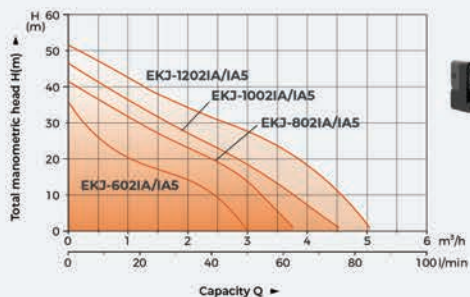

EKJ-IA/IA5

PRESSURE BOOSTER

Features

- Self-priming garden pump, also suitable for the pressurisation of water in domestic applications
- Compact, light, robust and easy to use
- Motor with thermal protector
- The pressure tank configuration will bring a better user experience
- Equipped with cast iron pump body

Model	EKJ-602IA/IA5	EKJ-802IA/IA5	EKJ-1002IA/IA5	EKJ-1202IA/IA5
Rated Power	600 W	800 W	1000 W	1200 W
Max. Head	35 m	40 m	45 m	50 m
Max. Flow	3.0 m³/h	3.7 m³/h	4.5 m³/h	5.0 m³/h
Max. Suction Depth	7 m	7 m	8 m	8 m
Start Pressure	1.4 bar	1.4 bar	1.4 bar	1.4 bar
Stop Pressure	2.4 bar	2.8 bar	2.8 bar	2.8 bar
Tank	19 L	19 L	19 L	19 L
Outlet/Inlet	1"×1"	1"×1"	1"×1"	1"×1"
Power Cable Type	H07RN-F 1.5m	H07RN-F 1.5m	H07RN-F 1.5m	H07RN-F 1.5m
Protection Class	IPX4	IPX4	IPX4	IPX4
Max. Delivery Temperature	35 °C	35 °C	35 °C	35 °C
Package Dimension	470x300x500 mm	470x300x500 mm	470x300x540 mm	470x300x540 mm
Package Gross Weight	14.2 kg	15.1 kg	17.6 kg	18.6 kg
Qty/20'GP	340	340	364	364