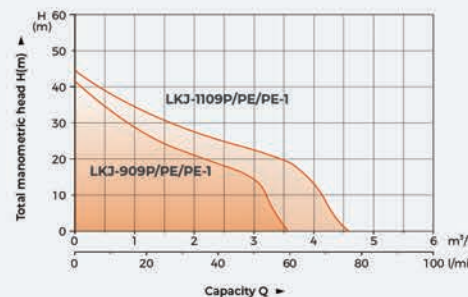

LKJ-P/PE/PE-1

DOMESTIC WATER SYSTEM

Features

- Smart: runs automatically when water is needed and then turn it off.
- low-maintenance with integrated dry-run protection
- Compact, Light, robust and easy to use.
- Motor with thermal protector.

Application

- For the supply of water in domestic applications.(gardening and pressurisation)

Model	LKJ-909P	LKJ-1109P	LKJ-909PE	LKJ-1109PE	LKJ-909PE-1	LKJ-1109PE-1
Rated Power	900 W	1100 W	900 W	1100 W	900 W	1100 W
Max. Head	42 m	46 m	42 m	46 m	42 m	46 m
Max. Flow	3.6 m³/h	4.6 m³/h	3.6 m³/h	4.6 m³/h	3.6 m³/h	4.6 m³/h
Max. Suction Depth	8 m	8 m	8 m	8 m	8 m	8 m
Power Cable Type	H07RN-F 1.5m	H07RN-F 1.5m	H07RN-F 1.5m	H07RN-F 1.5m	H07RN-F 1.5m	H07RN-F 1.5m
Protection Class	IPX4	IPX4	IPX4	IPX4	IPX4	IPX4
Outlet/Inlet	1"×1"	1"×1"	1"×1"	1"×1"	1"×1"	1"×1"
Max. Delivery Temperature	35 °C	35 °C	35 °C	35 °C	35 °C	35 °C
Package Dimension	515×256×340 mm	515×256×340 mm	515×256×340 mm	515×256×340 mm	515×256×340 mm	515×256×340 mm
Package Gross Weight	11.7 kg	11.8 kg	11.8 kg	12 kg	12.1 kg	12.1 kg
Qty/20'GP	528	528	528	528	528	528