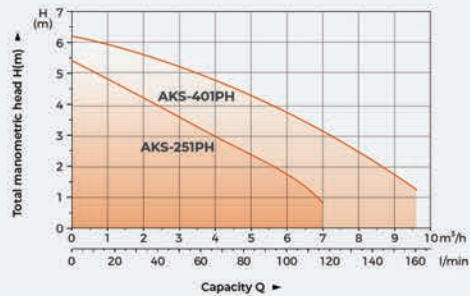

AKS-PH

CLEAN WATER SUBMERSIBLE PUMP