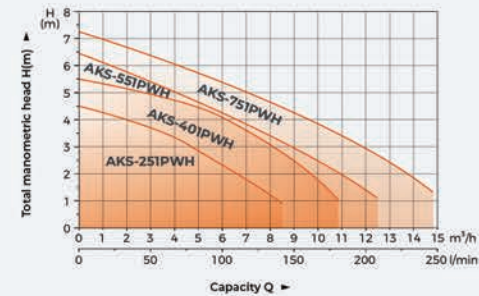

AKS-PWH

DIRTY WATER SUBMERSIBLE PUMP

Features

- Engineering plastic pump body
- Float switch ensures automatic cut-in and cut-out
- Built-in thermal protector

Application

Can be used for transfer clean water or other liquids similar to water in physical and chemical properties
Suitable to be immersed in water for lifting water from well or the pool, and draining water from the basement

Model	AKS-251PH	AKS-401PH
Rated Power	250 W	400 W
Max. Head	6 m	6 m
Max. Flow	7 m³/h	9 m³/h
Max. Depth of immersion	7 m	7 m
Max. Dia of Particle	5 mm	5 mm
Outlet	1 1/4"	1 1/4"
Power Cable Type	H05RN-F	H05RN-F
Length of Power Cable	10 m	10 m
Protection Class	IPX8	IPX8
Max. liquid Temperature	35 °C	35 °C
Qty in carton box	4 pcs	4 pcs
Package Dimension	440x350x300 mm	440x350x300 mm
Package Gross Weight	16.68 kg	17.88 kg
Qty/20'GP	2700	2700
Automatic function	Float Switch	Float Switch

Features

- Engineering plastic pump body
- Float switch ensures automatic cut-in and cut-out
- Built-in thermal protector

Application

Can be used for transfer clean water or other liquids similar to water in physical and chemical properties
Suitable to be immersed in water for lifting water from well or the pool, and draining water from the basement

Model	AKS-251PWH	AKS-401PWH	AKS-551PWH	AKS-751PWH
Rated Power	250 W	400 W	550 W	750 W
Max. Head	5 m	5 m	7 m	8 m
Max. Flow	8 m³/h	10 m³/h	12 m³/h	14 m³/h
Max. Depth of immersion	7 m	7 m	7 m	7 m
Max. Dia of Particle	25 mm	25 mm	35 mm	35 mm
Outlet	1 1/4"	1 1/4"	1 1/2"	1 1/2"
Power Cable Type	H05RN-F	H05RN-F	H05RN-F	H05RN-F
Length of Power Cable	10 m	10 m	10 m	10 m
Protection Class	IPX8	IPX8	IPX8	IPX8
Max. liquid Temperature	35 °C	35 °C	35 °C	35 °C
Qty in carton box	4 pcs	4 pcs	4 pcs	4 pcs
Package Dimension	440x350x330 mm	440x350x330 mm	420x350x370 mm	420x350x370 mm
Package Gross Weight	16.4 kg	18.4 kg	20.72 kg	22.52 kg
Qty/20'GP	2700	2700	2700	2700
Automatic function	Float Switch	Float Switch	Float Switch	Float Switch